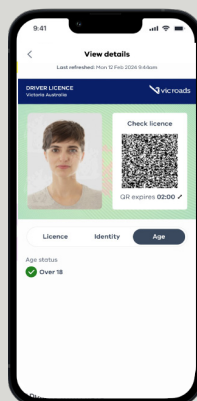

# Approved forms of ID in Victoria

Victorian learner permit

Australian driver licence

Proof of Age card

Victorian digital learner permit

Australian digital driver licence

Keypass digital ID

Australian or foreign passport

Marine licence

Keypass card