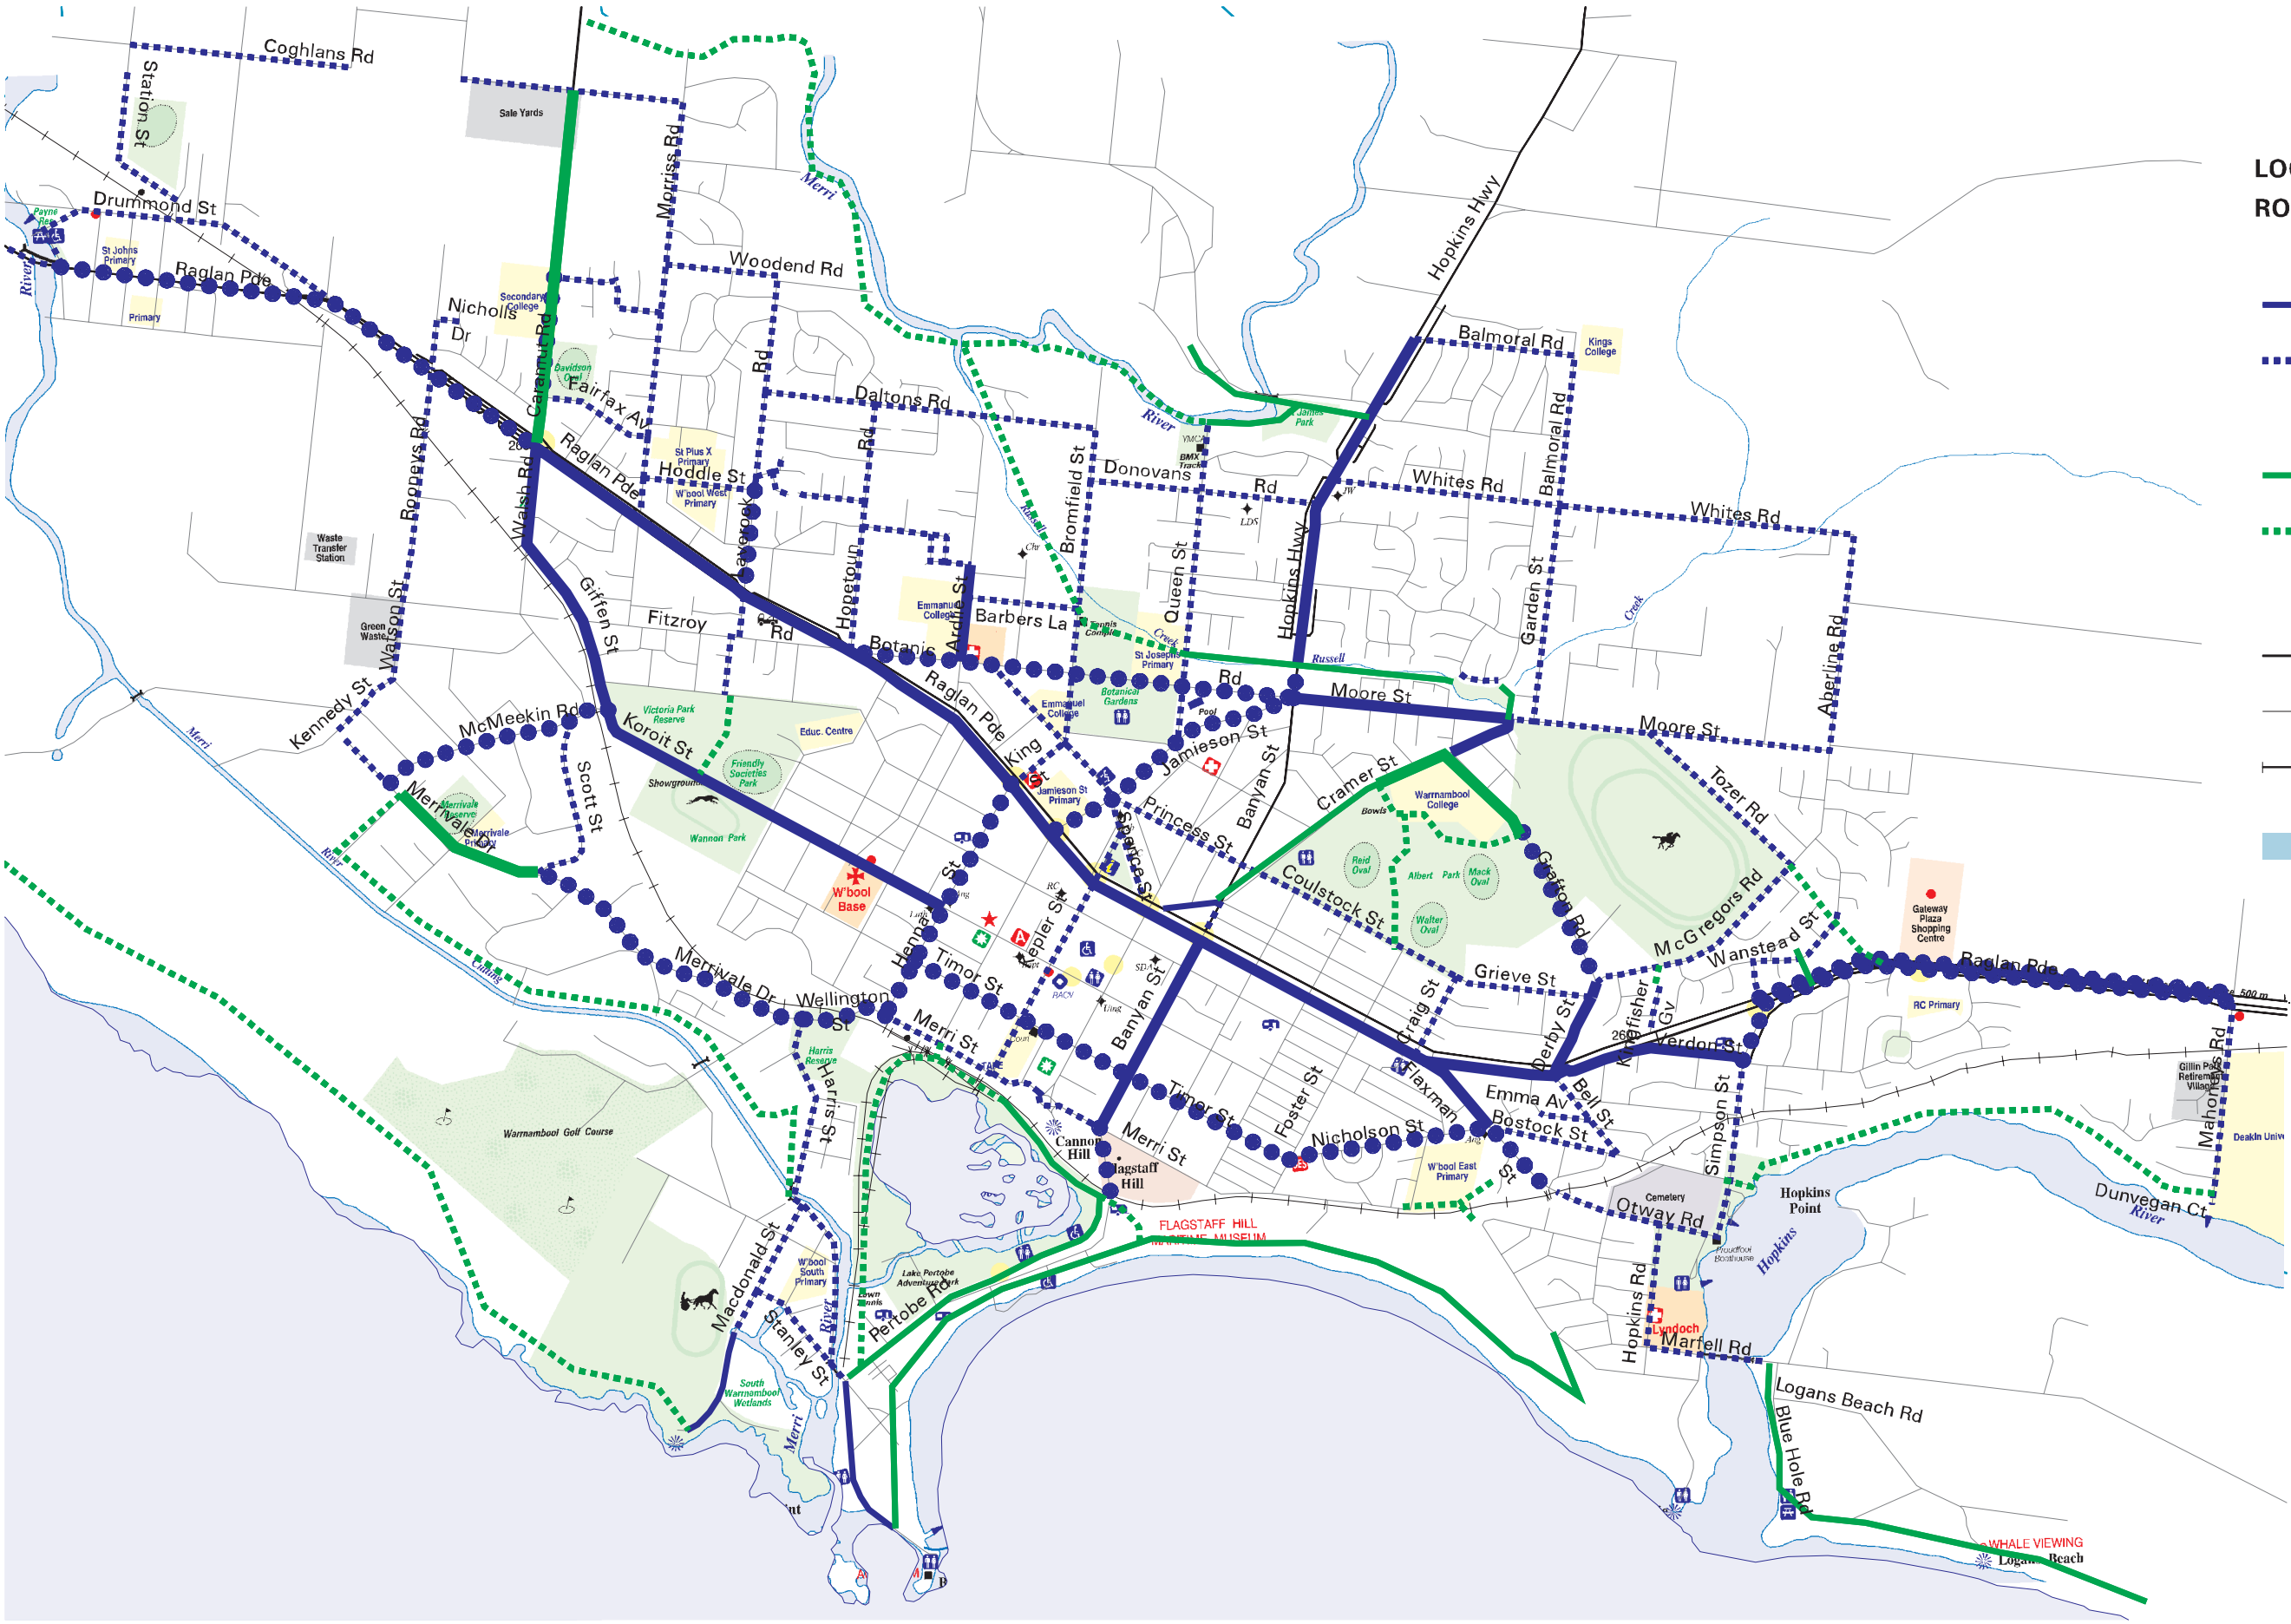

# MUNICIPAL BICYCLE NETWORK

## WARRNAMBOOL

### MAP SW 5

#### LEGEND

LOCAL ROUTES	PRIORITY ROUTES	ON ROAD
		Existing
		Proposed
		OFF ROAD
		Existing
		Proposed
		Declared roads
		Local roads
		Railway lines
		Ocean, lakes

Refer VICROADS Country Street Directory  
Map 240