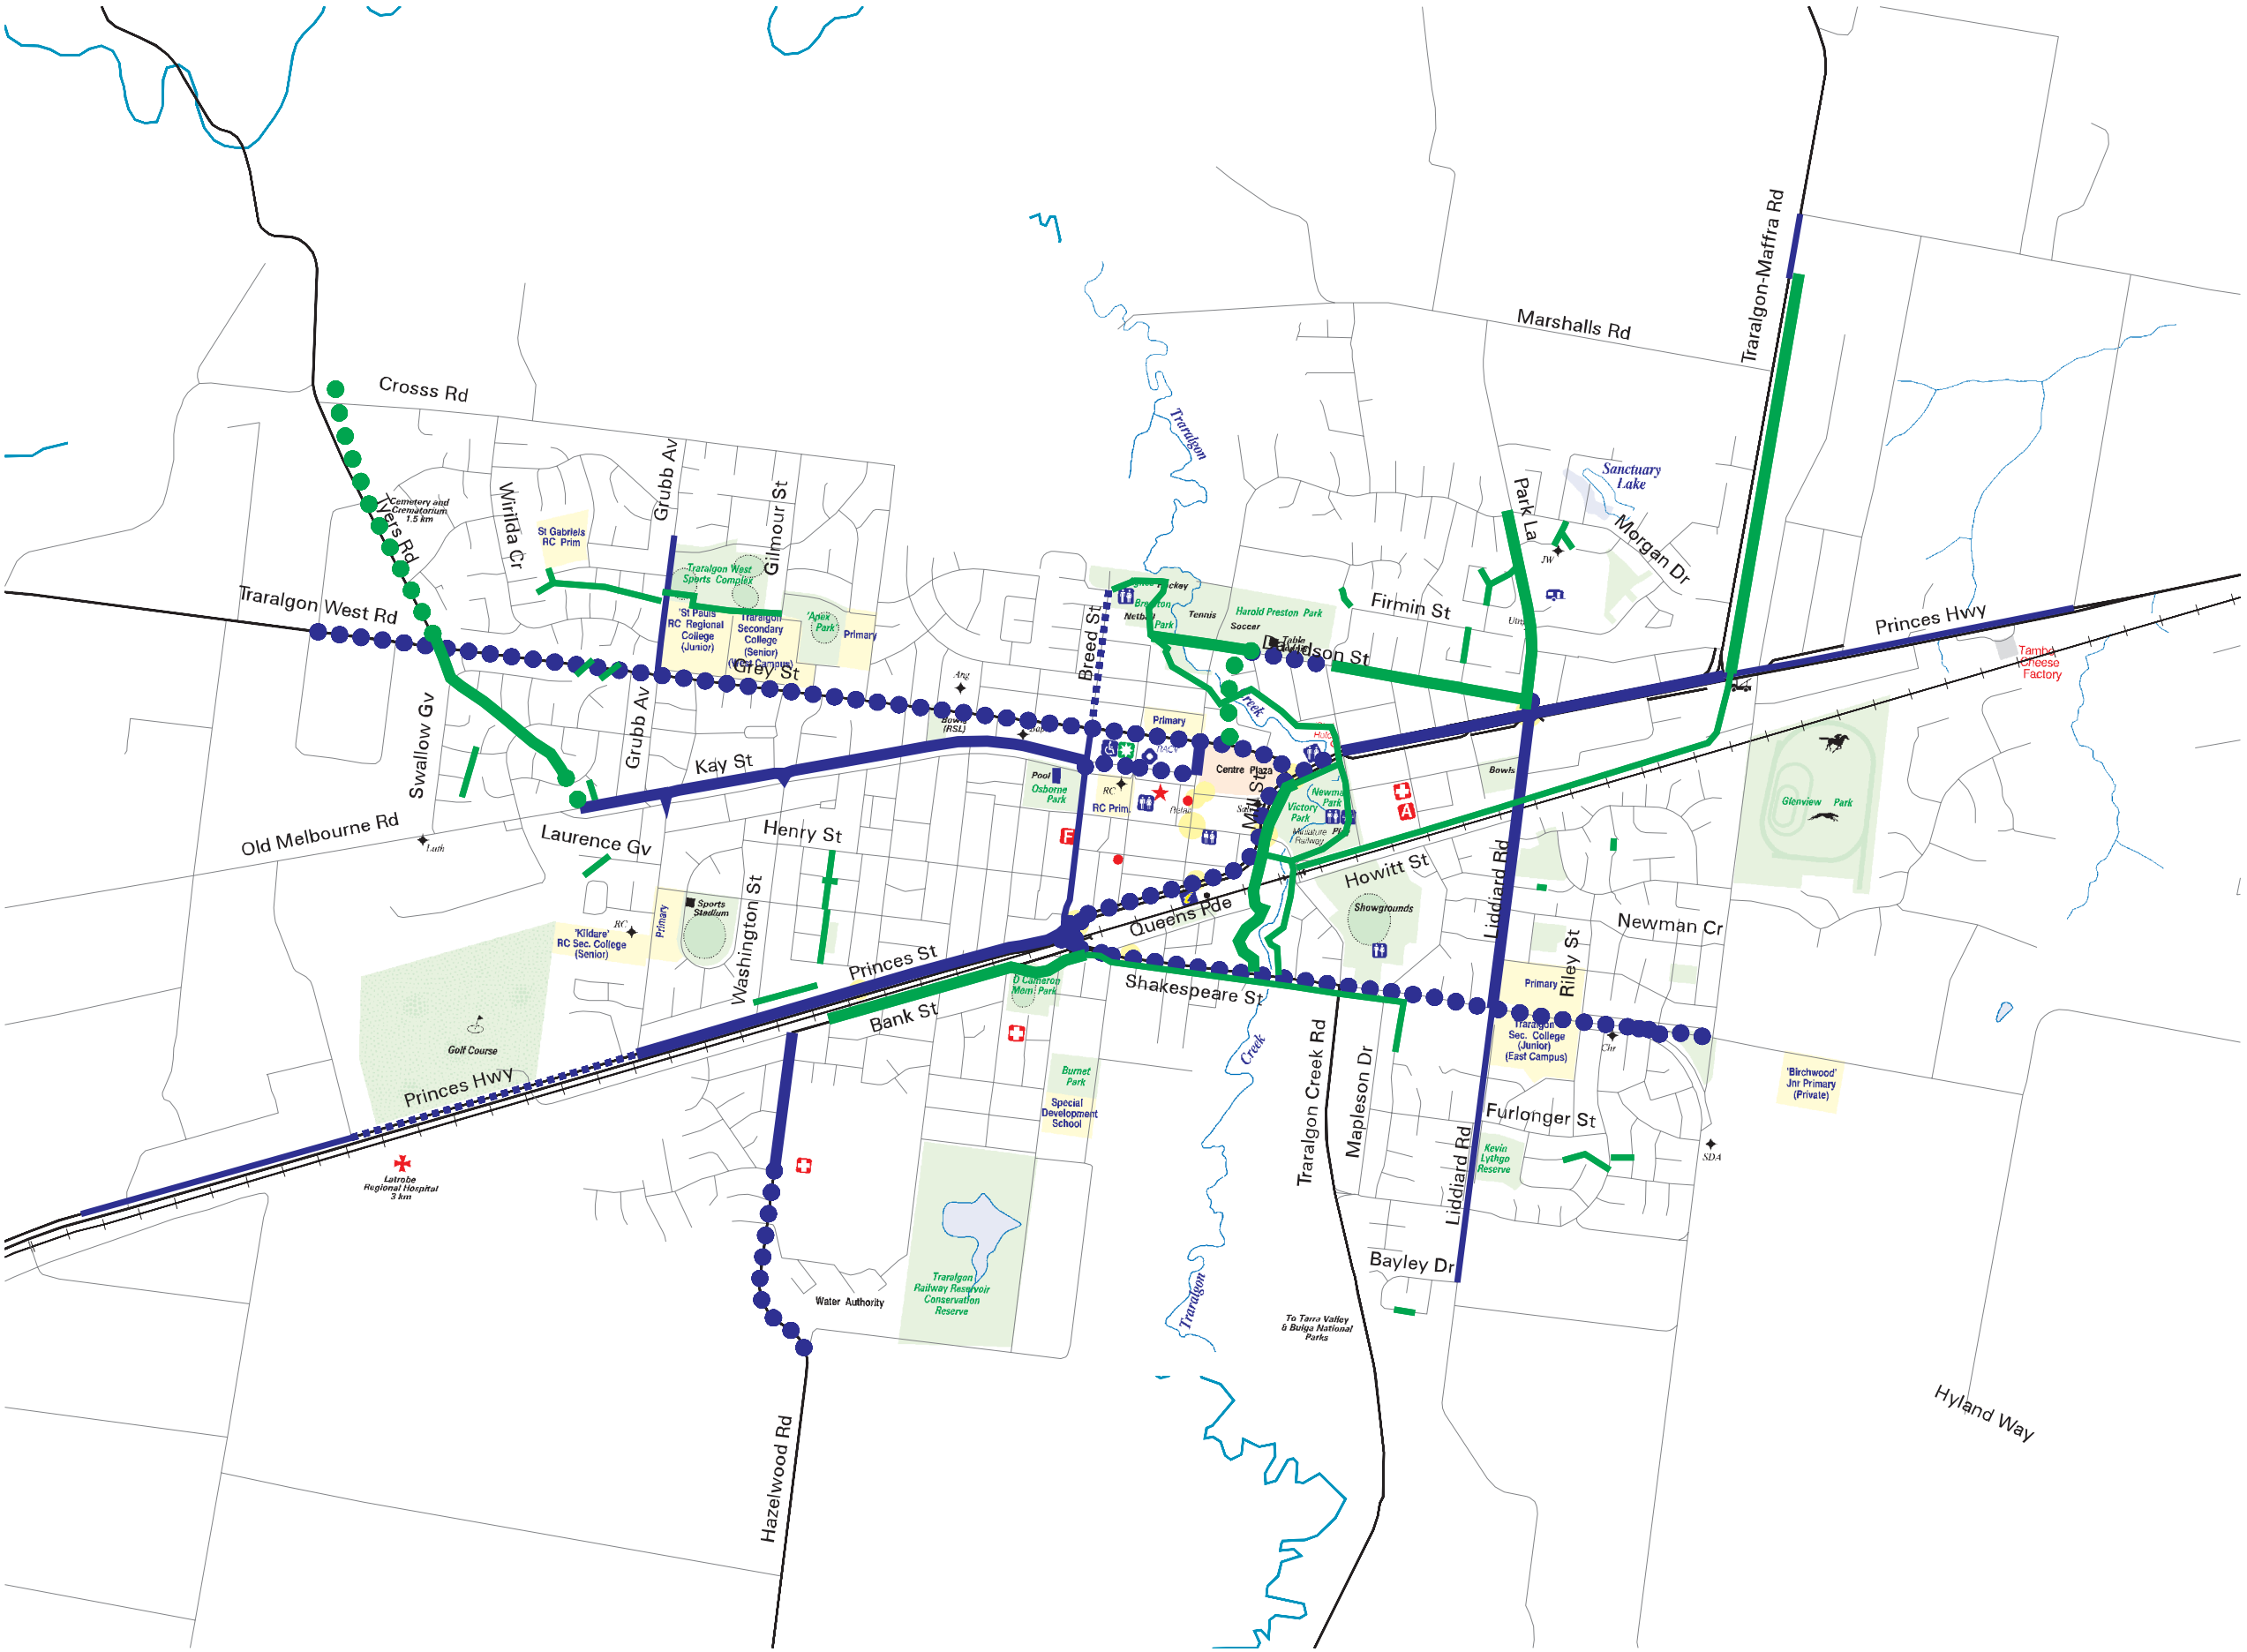

**MUNICIPAL BICYCLE NETWORK  
TRARALGON  
MAP E 3**

**LEGEND**

LOCAL ROUTES	PRIORITY ROUTES	ON ROAD
		Existing
		Proposed
		OFF ROAD
		Existing
		Proposed
		Declared roads
		Local roads
		Railway lines
		Ocean, lakes

Refer VICROADS Country Street Directory of Victoria, Ed 5 Map 342