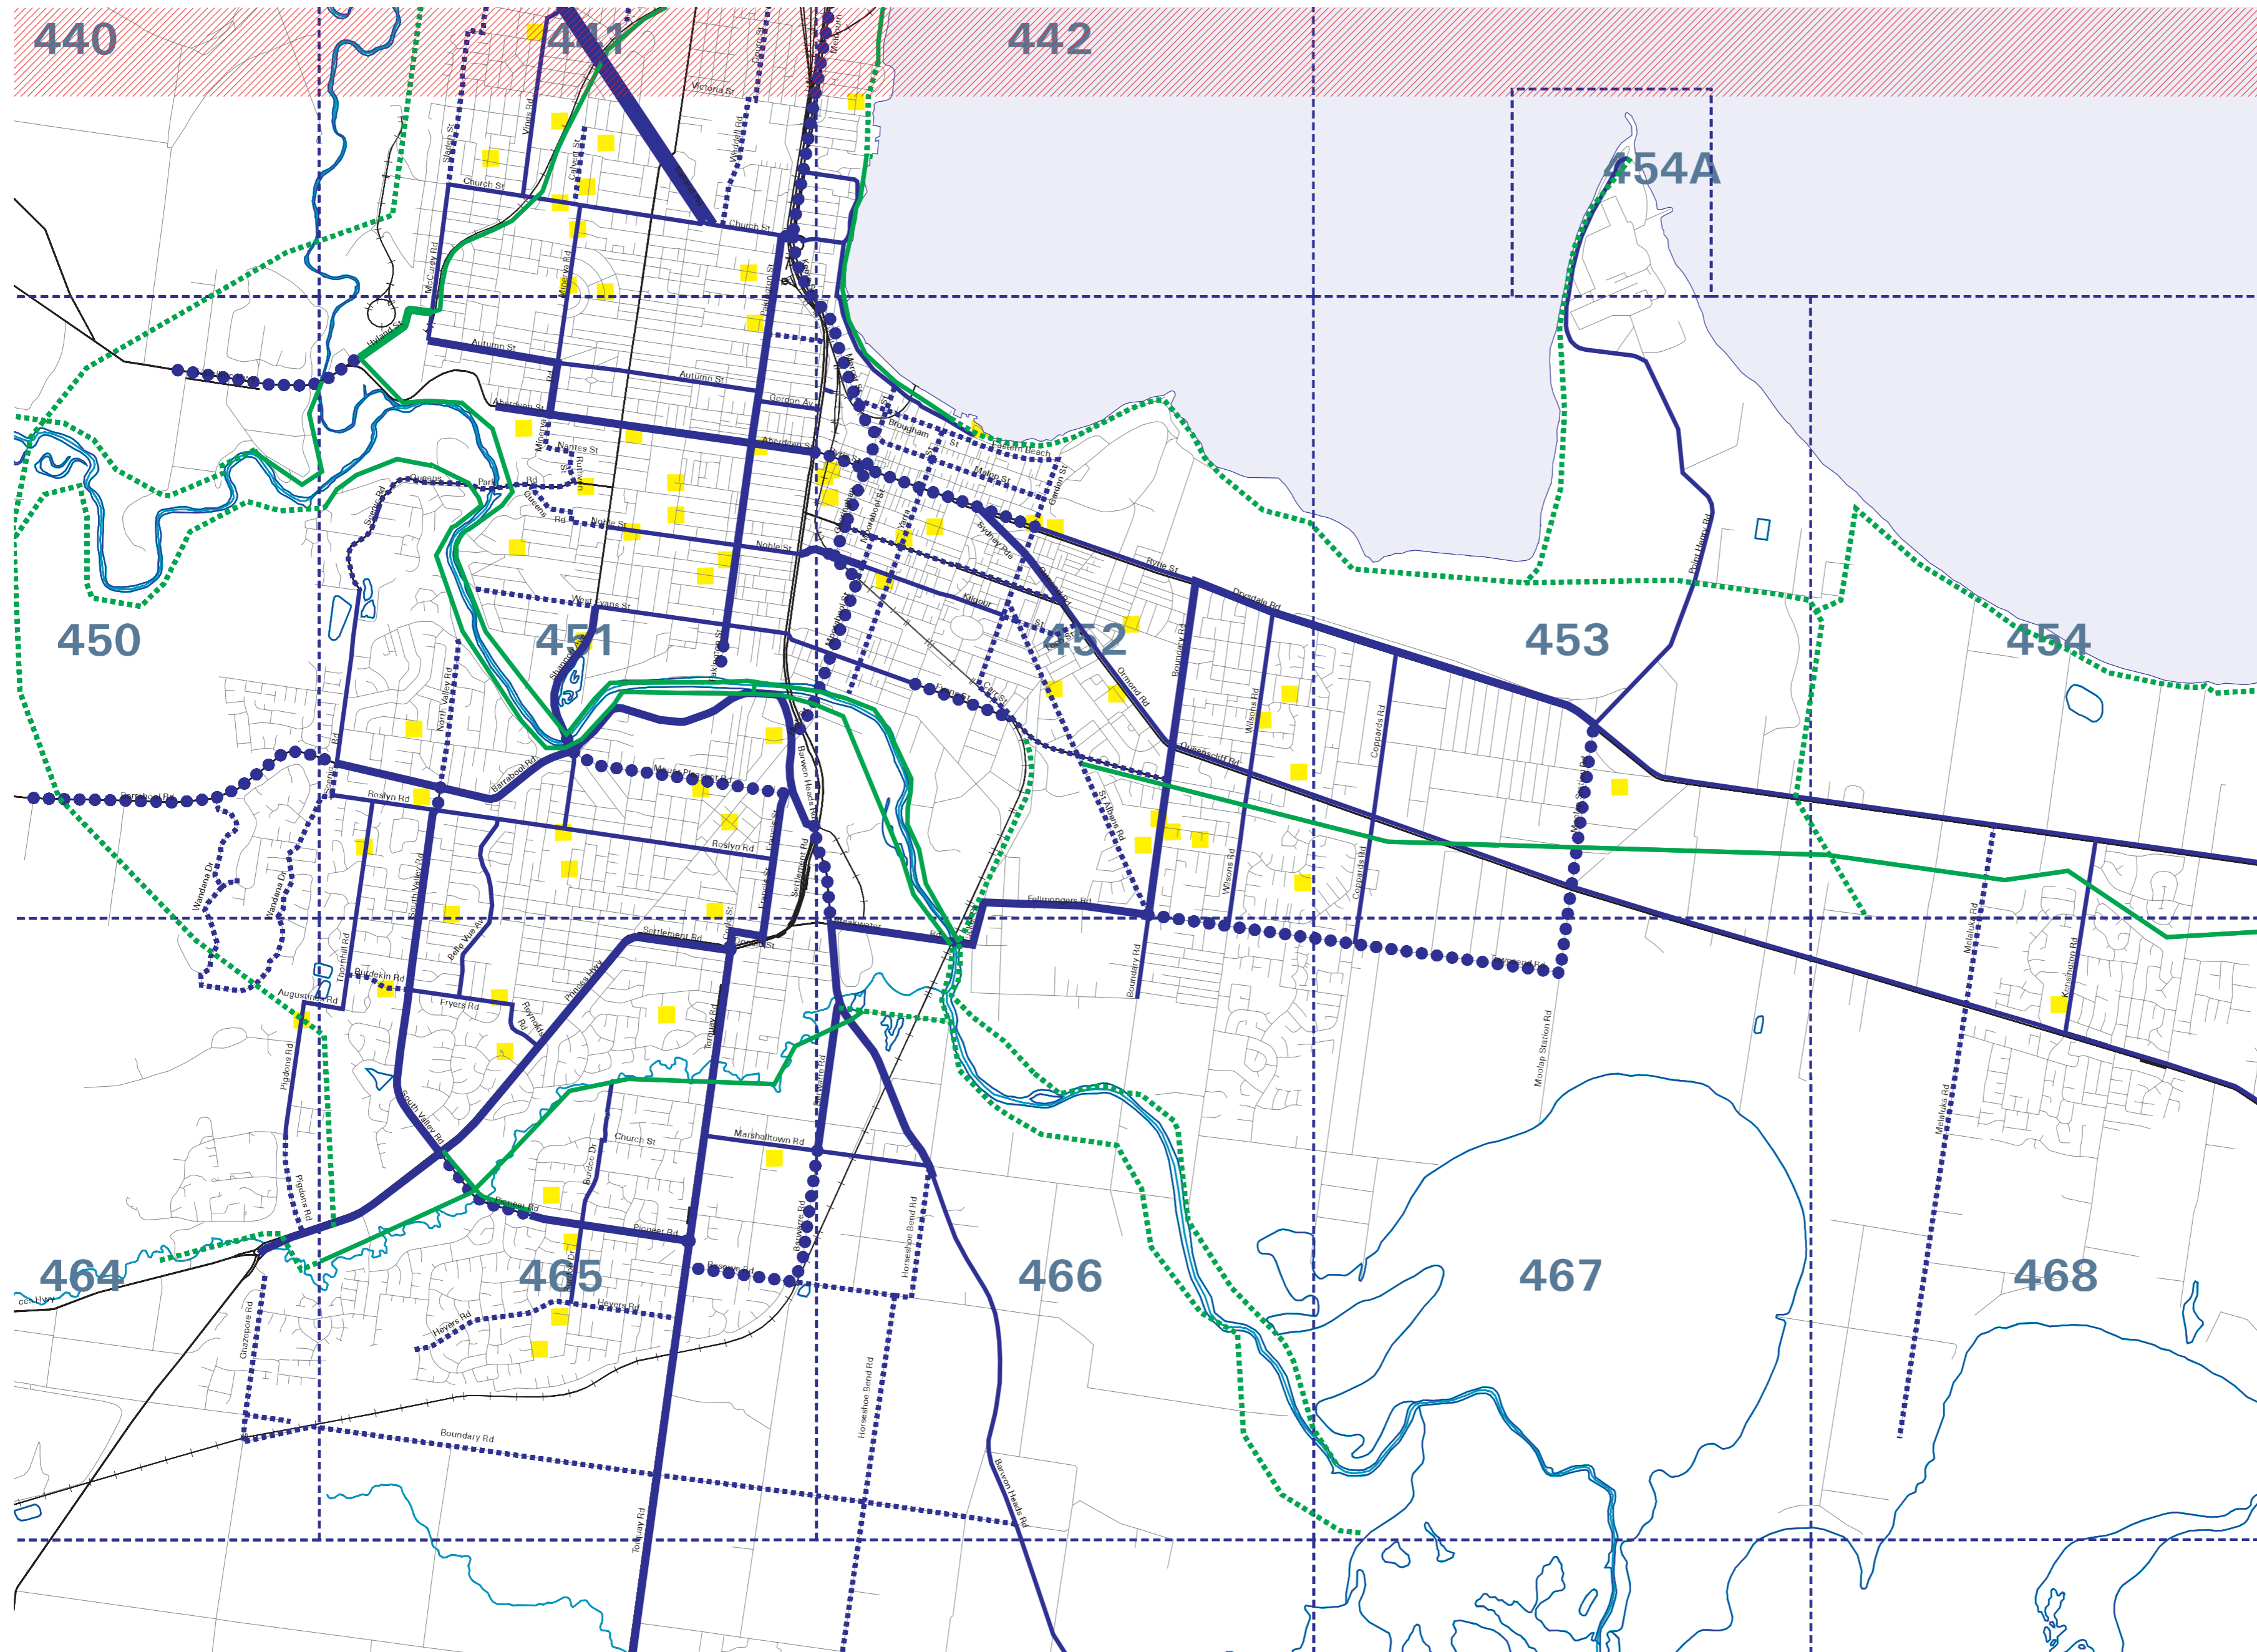

# MUNICIPAL BICYCLE NETWORK GEELONG MAP SW 1A

**LEGEND**

LOCAL ROUTES	PRIORITY ROUTES	ON ROAD
424		

Existing  
 Proposed  
 Existing  
 Proposed  
 Declared roads  
 Local roads  
 Railway lines  
 Ocean, lakes  
 Schools  
 Melway 31 page numbers

GEELONG-Locality map