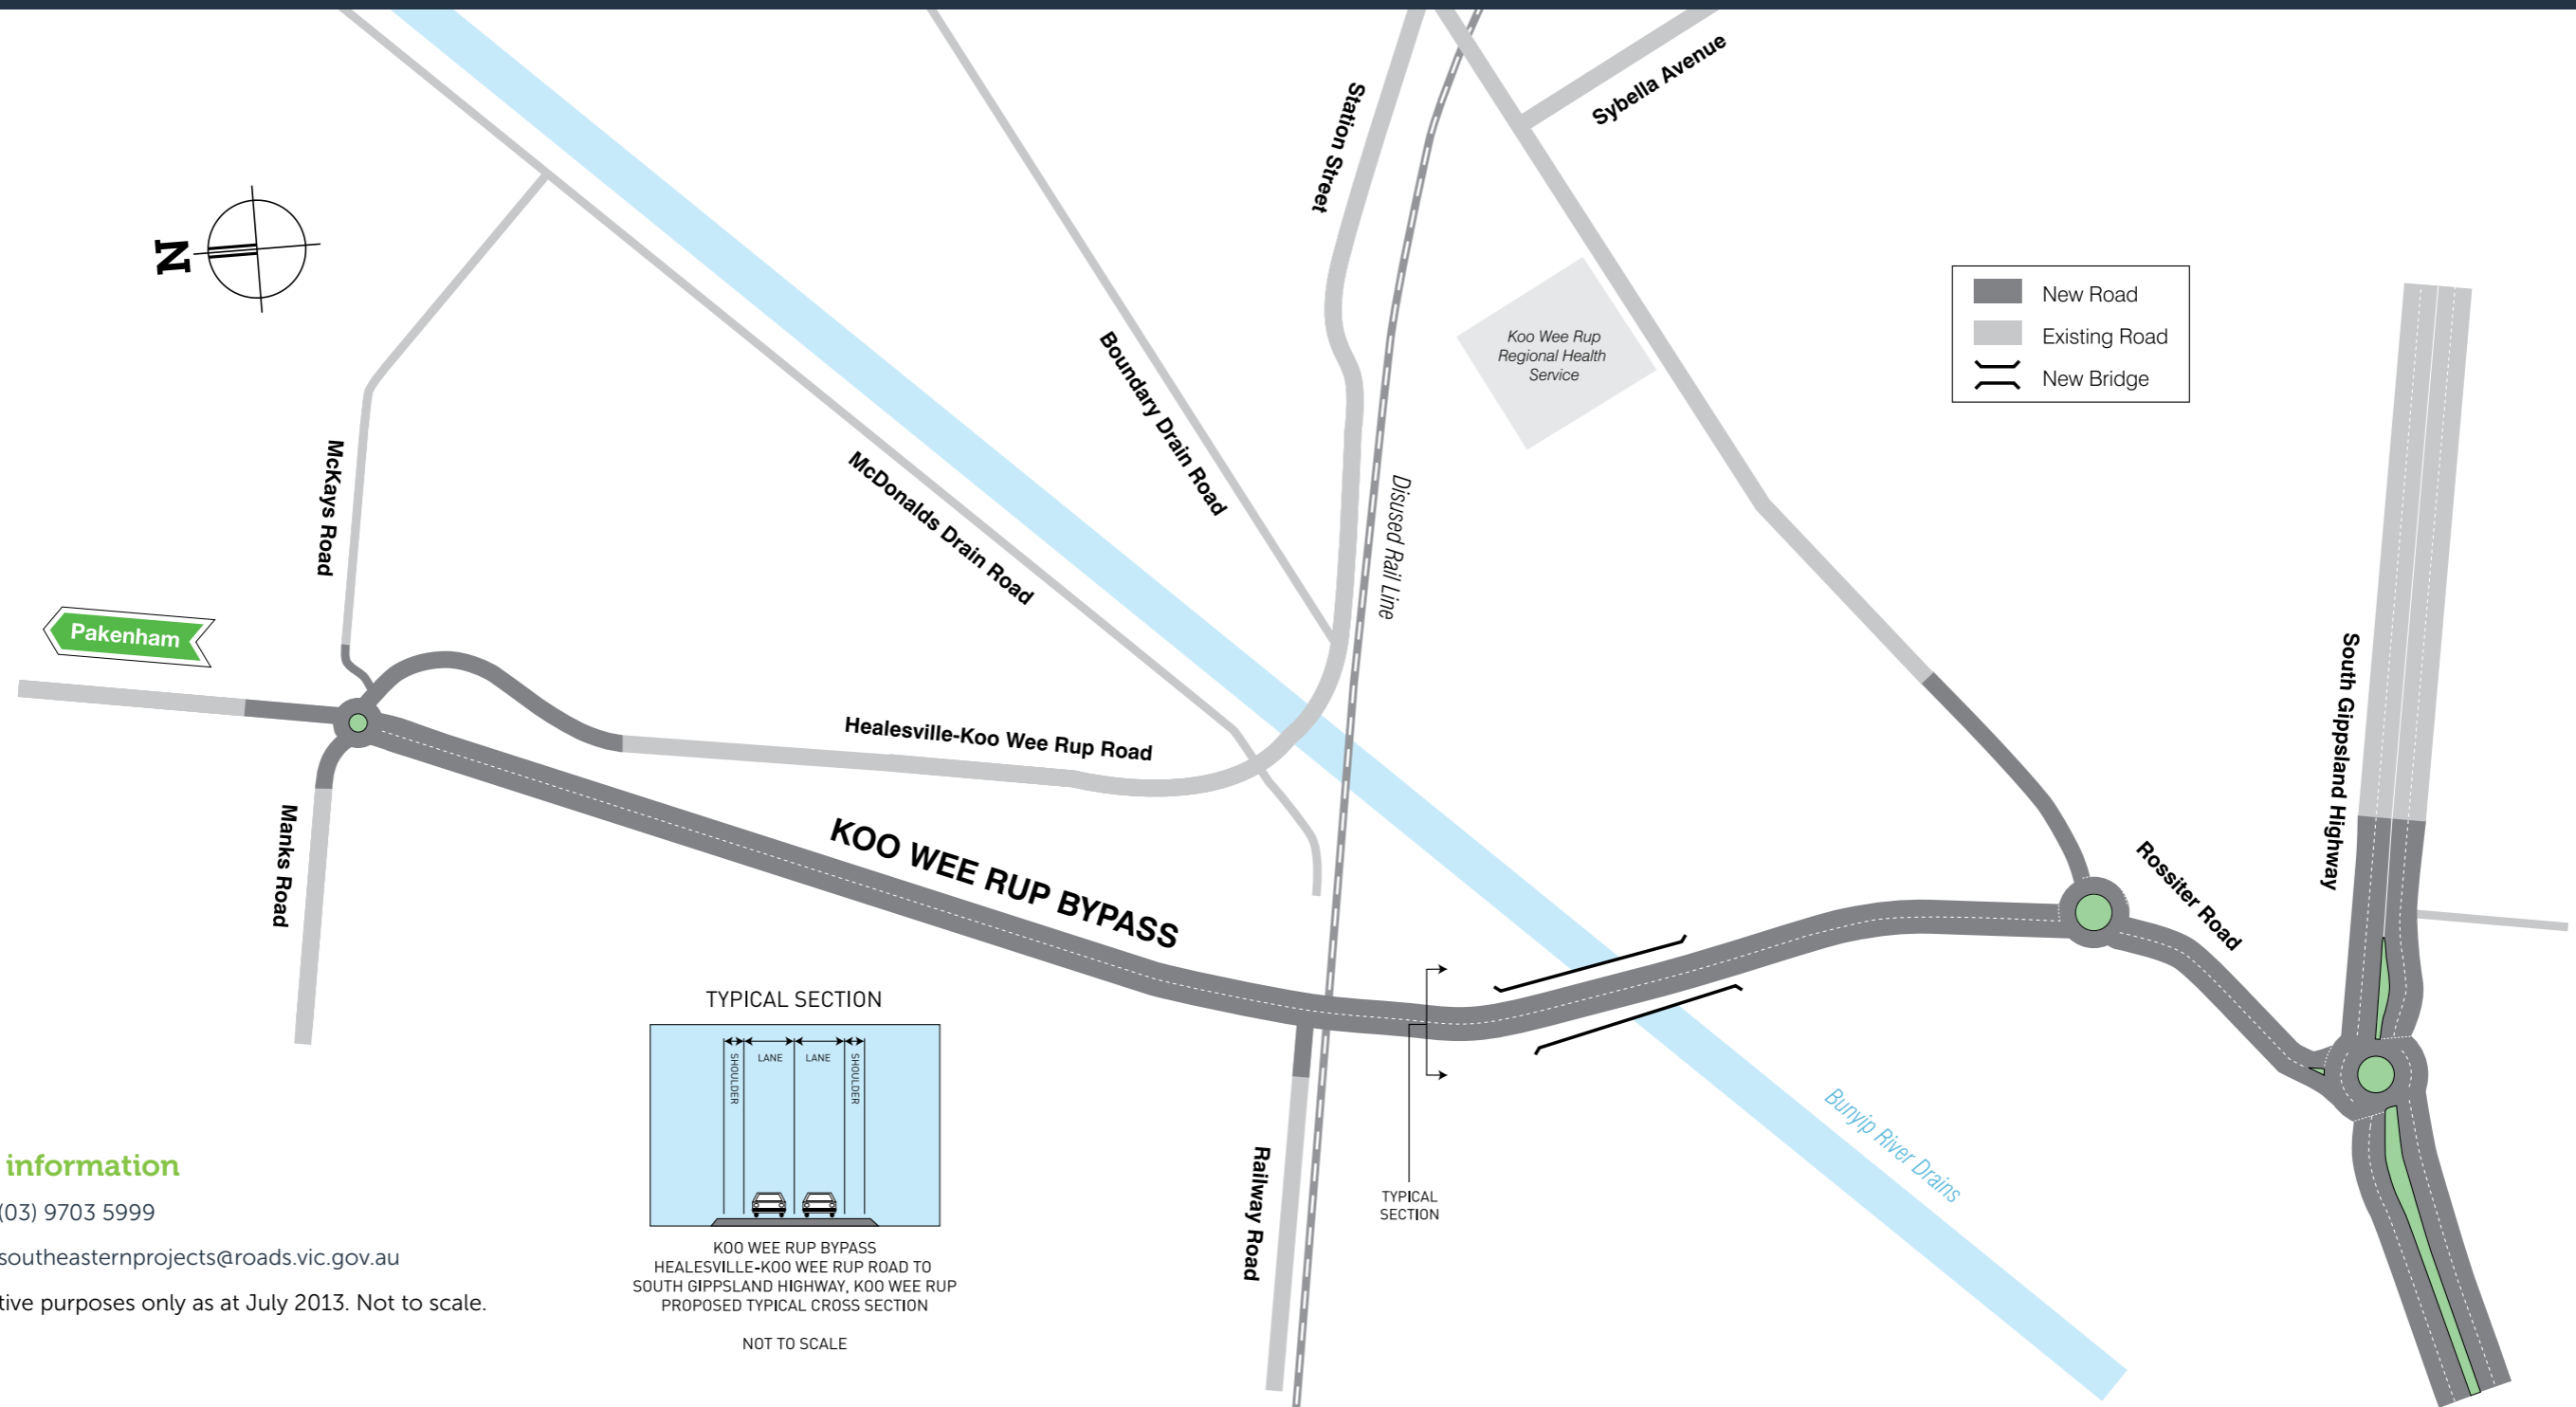

Koo Wee Rup Bypass

Healesville-Koo Wee Rup Road to South Gippsland Highway, Koo Wee Rup – Concept Map

JULY 2013

Further information

call (03) 9703 5999

email southeasternprojects@roads.vic.gov.au

For illustrative purposes only as at July 2013. Not to scale.