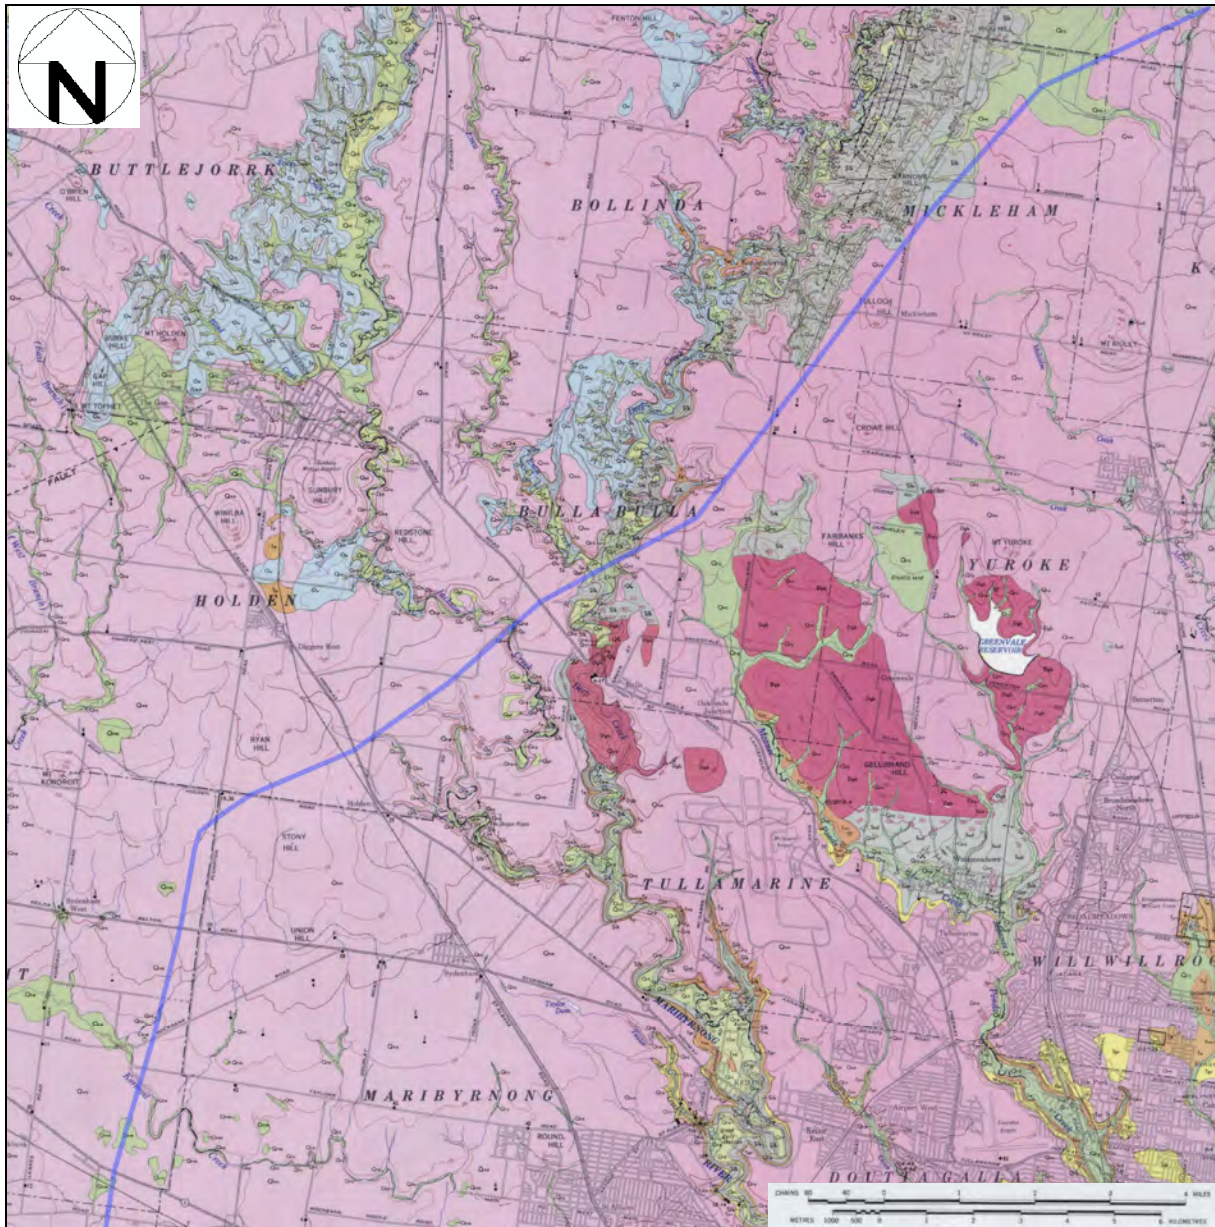

Abstract from Geological Survey of Victoria Map 1:63360, MELBOURNE (Melbourne sheet), Part of 7822 Zone 55, 1974, with added corridor

Note that the added line represents the approximate centre of the proposed corridor

Abstract from Geological Survey of Victoria Map 1:63360, MELBOURNE (Sunbury sheet), Part of 7822 Zone 55, 1974, with added corridor.

Note that the added line represents the approximate centre of the proposed corridor