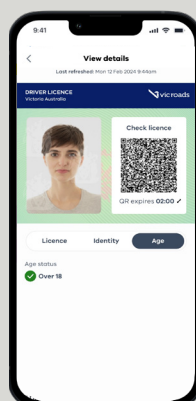

# Approved forms of ID in Victoria

Australian driver licence

Victorian learner permit

Proof of age card

Keypass card

Marine licence

Keypass digital ID

Victorian digital driver licence or an Australian issued digital driver licence

Australian or foreign passport

**Photographs of IDs are not acceptable forms of ID.**

Foreign driver licence if not in English, must be accompanied by an official English translation or an International Driving Permit.